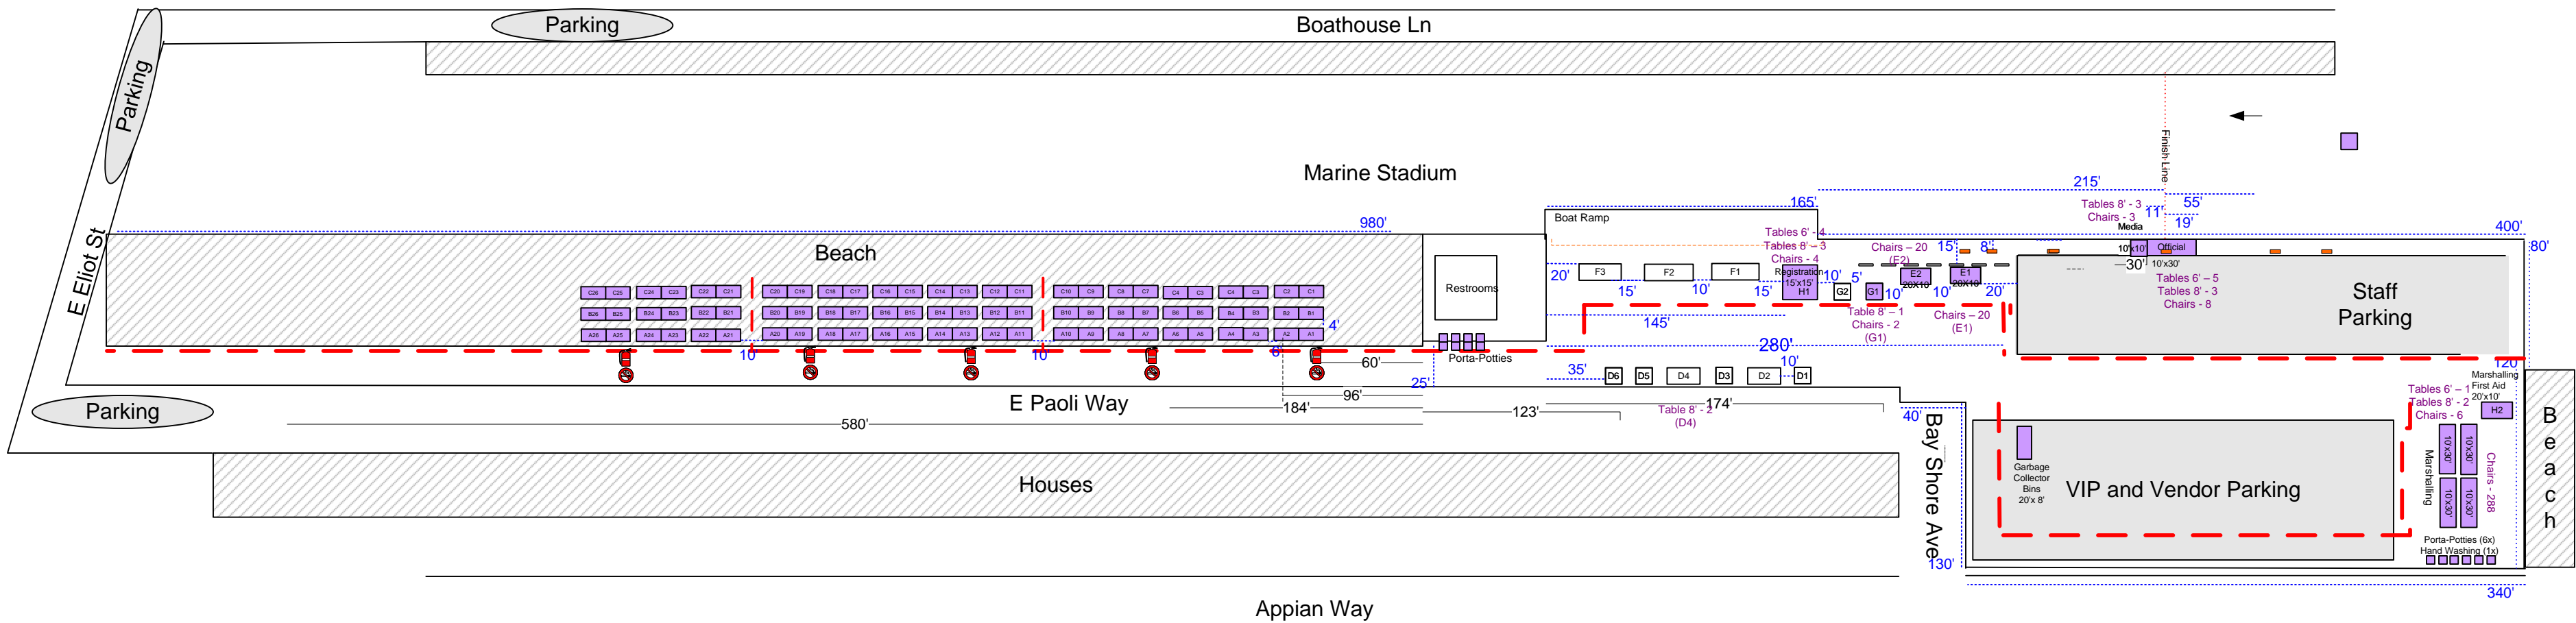

2024 Long Beach Dragon Boat Festival Map (7/27/2024)

Team Tent Information

A1	X-GENERALS	B1	AERODRAGONS	C1	AERODRAGONS
A2	AZ BLAZE CANOE CLUB	B2	AERODRAGONS	C2	AERODRAGONS
A3	TEAM SYNERGY	B3	AMERICAN AIRLINES	C3	ELECTRIC DRAGONS
A4	LA COUNTY DBC	B4	LA COUNTY DBC	C4	LA COUNTY DBC
A5	LA COUNTY DBC	B5	LA COUNTY DBC	C5	LA COUNTY DBC
A6	ADAPTIVE FUSION	B6	NAC RECREATIONAL	C6	NAC RECREATIONAL
A7	UCI ELEMENTS	B7	CATHAY DRAGONS	C7	LA THUNDER DRAGONS/HF GRP
A8	SO COW	B8	LOS ANGELES RACING DRAGONS	C8	LOS ANGELES RACING DRAGONS
A9	TEAM SURVIVOR SEA DRAGONS	B9	PHOENIX FIRE DRAGONS	C9	PHOENIX FIRE DRAGONS
A10	SAN DIEGO DRAGON BOAT	B10	SAN DIEGO DRAGON BOAT	C10	SAN DIEGO DRAGON BOAT
A11	SF DRAGON WARRIORS	B11	KILLER GUPPIES	C11	KILLER GUPPIES
A12	LOS ANGELES PINK DRAGONS	B12	DRAGONMAX	C12	DRAGONMAX
A13	ARIZONA DRAGON RIDERS	B13	INSPIRASIAN DRAGONS	C13	INSPIRASIAN DRAGONS
A14	MJFG-ASPIRE	B14	CHINESE AMER CONST (CACF)	C14	STANTEC
A15	WASHINGTON DBT	B15	GALILEO CELESTIAL DRAGONS	C15	GALILEO CELESTIAL DRAGONS
A16	BALBOA DRAGON BOAT	B16	ROGUE PADDLING CLUB	C16	ROGUE PADDLING CLUB
A17	SUN SWITCH INC	B17	TEAM DRAGON EYES	C17	TEAM DRAGON EYES
A18	ZGF ARK-O-TEKS	B18	SPACE DRAGONS	C18	SPACE DRAGONS
A19	STEALTH DRAGONS	B19	JAWS	C19	JAWS
A20	SANTA CRUZ DRAGON BOAT	B20	SAN DIEGO PKU	C20	LA HARBOR DRAGONS
A21	KP DRAGON FIT	B21	ABBOTT CRM SYLMAR	C21	KAHAKAI DRAGON BOAT
A22	CYD	B22	LONG BEACH REBELLES	C22	LONG BEACH REBELLES
A23	WALNUT INFINITI	B23	WHITE LOTUS	C23	WHITE LOTUS
A24	SAN JOSE DRAGON BOAT	B24	CYC	C24	CYC
A25	OYSTER POINT DRAGONS	B25	OYSTER POINT DRAGONS	C25	LIGHTWAVE
A26	Team F Cancer	B26	CENTRAL COAST SURVIVE OARS	C26	UCLA

Note:
Each team tent has an allocated space of approximately 10' x 20'. There should be a 6' fire lane in between each of the tents.

Vendors

D1	Cali Paddle	F1	StopBye Café Food Truck	G1	Cathay General Bancorp	H1	International Culture Exchange Association
D2	Hat Guy	F2	Rice Balls of Fire	G2	Verizon	H2	Emergency Medical Center
D3	Bitty Bao	F3	Carl's Concessions			E1	Spectator Tent
D4	BurnWater					E2	Spectator Tent
D5	Seedlingo						
D6	Kaleo Marketing						

--- Fire Lane